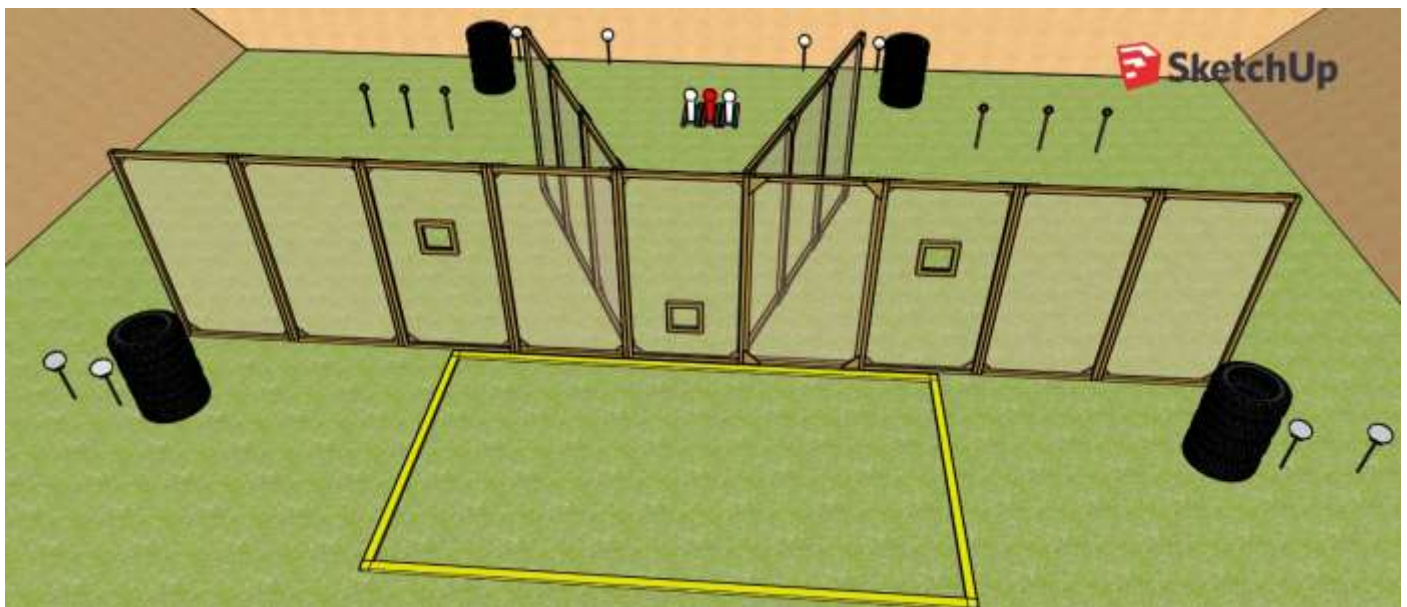

## SSG Slow Shotgun 2019 / Haulikko SM – Stage 8

**START POSITION:** Standing erect at market spot “XX” with the shotgun in the ready condition held in both hands, stock touching the competitor at hip level, trigger guard downwards, muzzle pointing downrange anywhere within safe angles of fire and with the fingers outside the trigger guard.