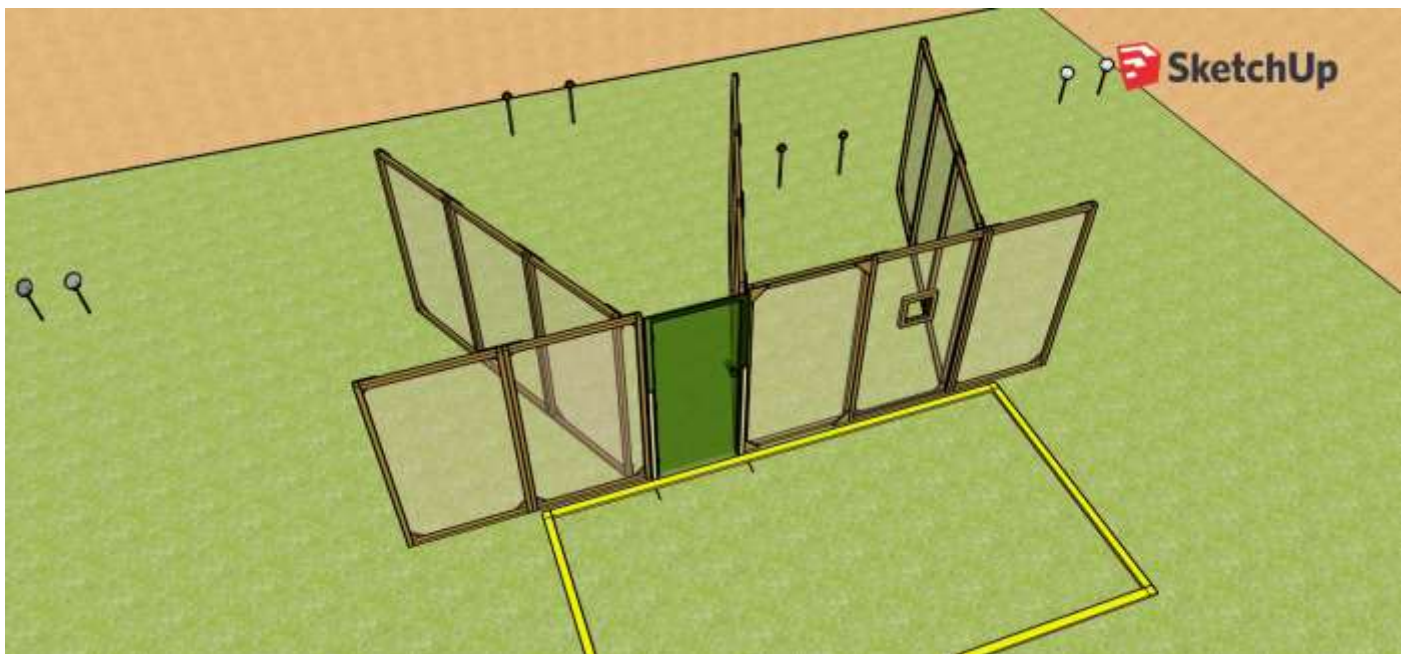

SSG Slow Shotgun 2019 / Haulikko SM – Stage 9

START POSITION: Standing erect with the shotgun in the ready condition held in both hands, stock touching the competitor at hip level, trigger guard downwards, muzzle pointing downrange anywhere within safe angles of fire and with the fingers outside the trigger guard.

GUN READY CONDITION: Option 1

STAGE PROCEDURE: Upon start signal, engage targets as they become visible, from within the demarcated area.

TARGETS: 4 Plates, 4 Clays

MIN ROUNDS: 8

AMMO TYPE: Birdshot

DISTANCES: 5-15 m

TIME STARTS: Audible signal