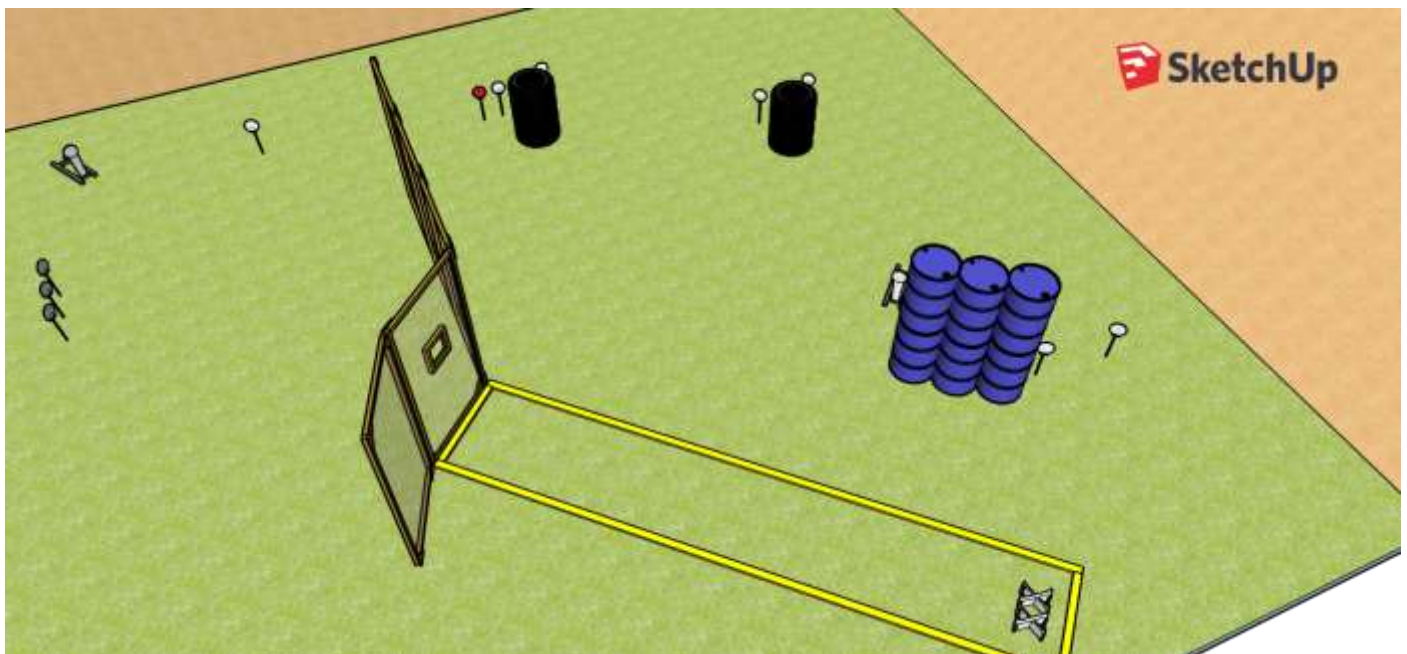

## SSG Slow Shotgun 2019 / Haulikko SM – Stage 6

**START POSITION:** Standing erect with the shotgun in the ready condition held in both hands, stock touching the competitor at hip level, trigger guard downwards, muzzle pointing downrange anywhere within safe angles of fire and with the fingers outside the trigger guard.