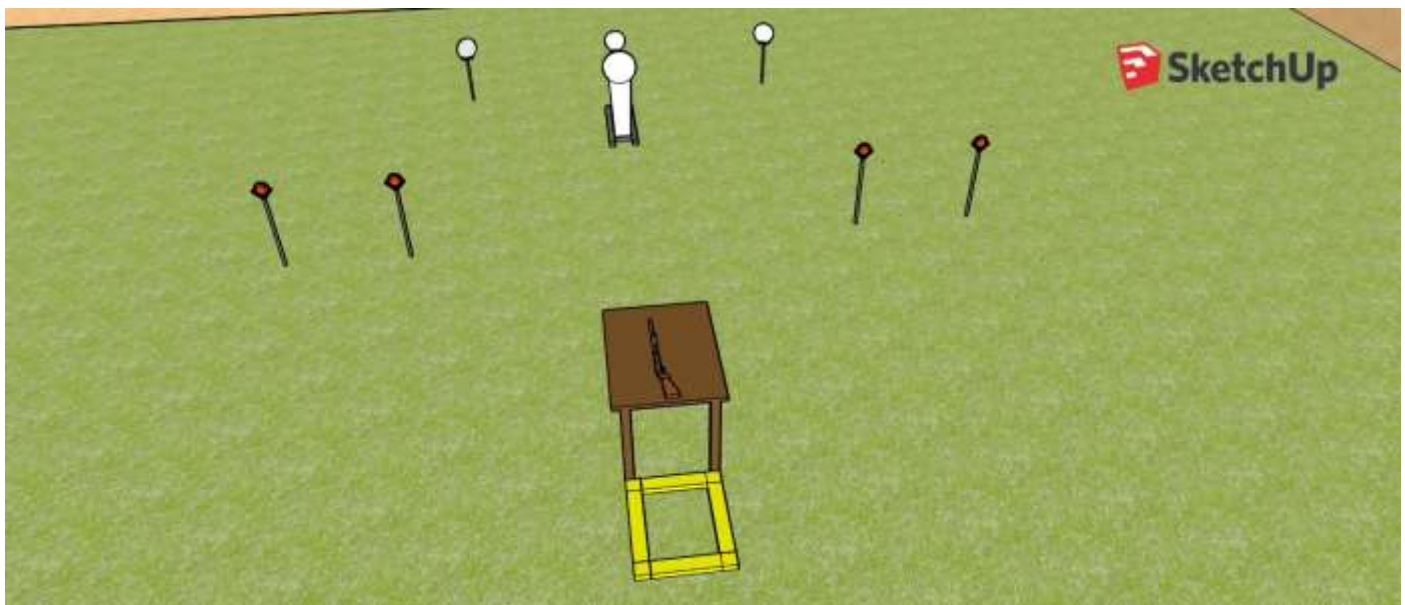

## SSG Slow Shotgun 2019 / Haulikko SM – Stage 10

**START POSITION:** Standing erect with the shotgun in the ready condition held in both hands, stock touching the competitor at hip level, trigger guard downwards, muzzle pointing downrange anywhere within safe angles of fire and with the fingers outside the trigger guard.

**GUN READY CONDITION:** Option 3, shotgun placed on table.

**TARGETS:**

1 IPSC Popper, 3 Plates, 4 Clays

**MIN ROUNDS:**

8

**AMMO TYPE:**

Birdshot

**DISTANCES:**

2-10 m

**TIME STARTS:**

Audible signal

**STAGE PROCEDURE:** Upon start signal, engage targets as they become visible, from within the demarcated area.