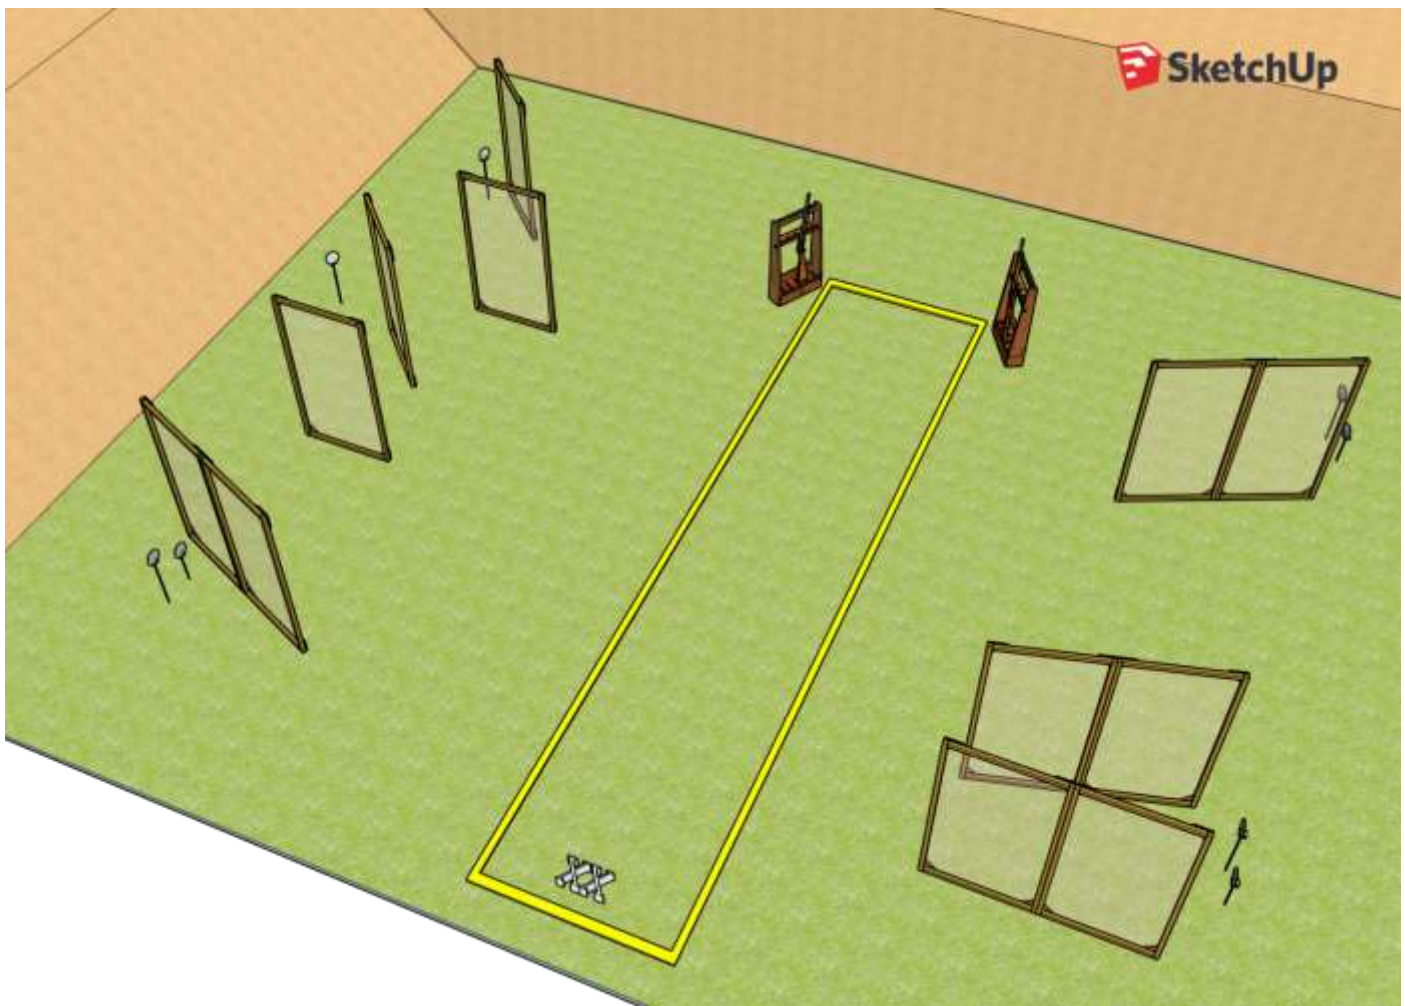

SSG Slow Shotgun 2019 / Haulikko SM – Stage 3

START POSITION: Standing erect at marked spot "XX".

GUN READY CONDITION: Option 3, shotgun placed in either gun rack.

STAGE PROCEDURE: Upon start signal, engage targets as they become visible, from within the demarcated area.

TARGETS:

8 Plates

MIN ROUNDS:

8

AMMO TYPE:

Birdshot

DISTANCES:

10-15 m

TIME STARTS:

Audible signal