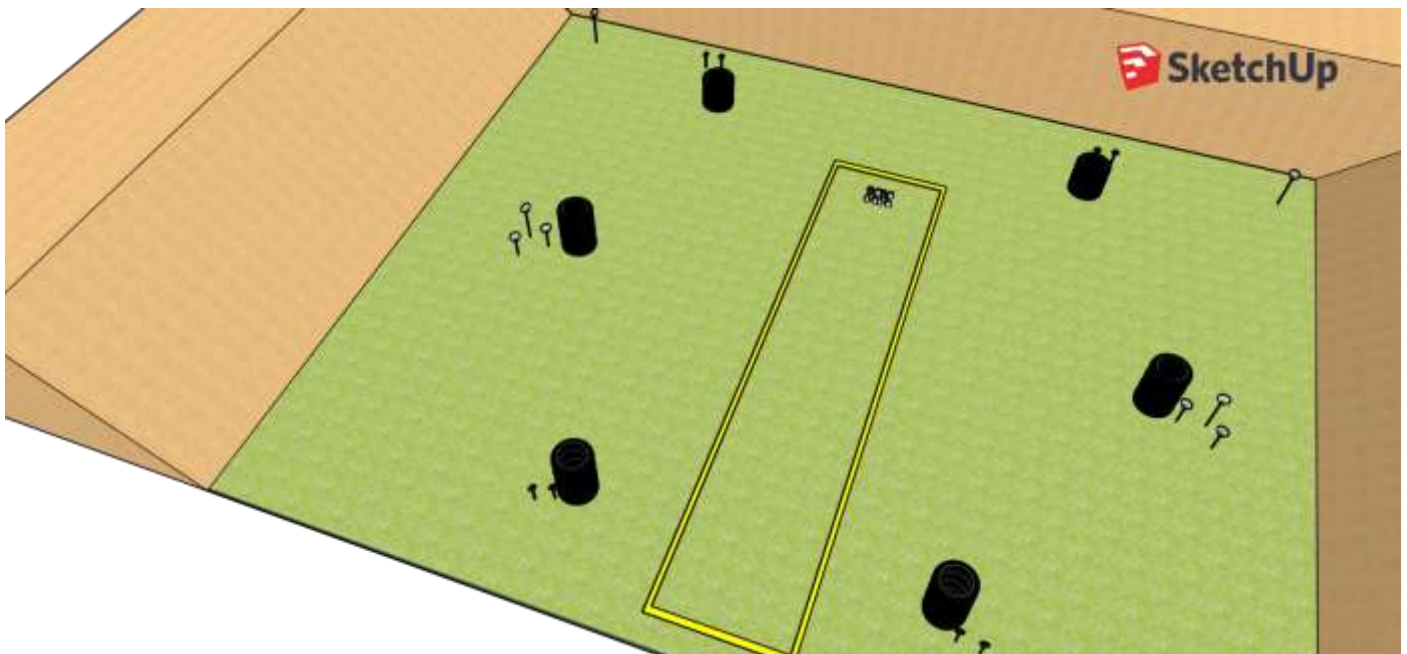

SSG Slow Shotgun 2019 / Haulikko SM – Stage 8

START POSITION: Standing erect at market spot “XX” with the shotgun in the ready condition held in both hands, stock touching the competitor at hip level, trigger guard downwards, muzzle pointing downrange anywhere within safe angles of fire and with the fingers outside the trigger guard.

GUN READY CONDITION: Option 1

STAGE PROCEDURE: Upon start signal, engage targets as they become visible, from within the demarcated area.

TARGETS: 8 Plates, 8 Clays

MIN ROUNDS: 16

AMMO TYPE: Birdshot

DISTANCES: 5-15 m

TIME STARTS: Audible signal