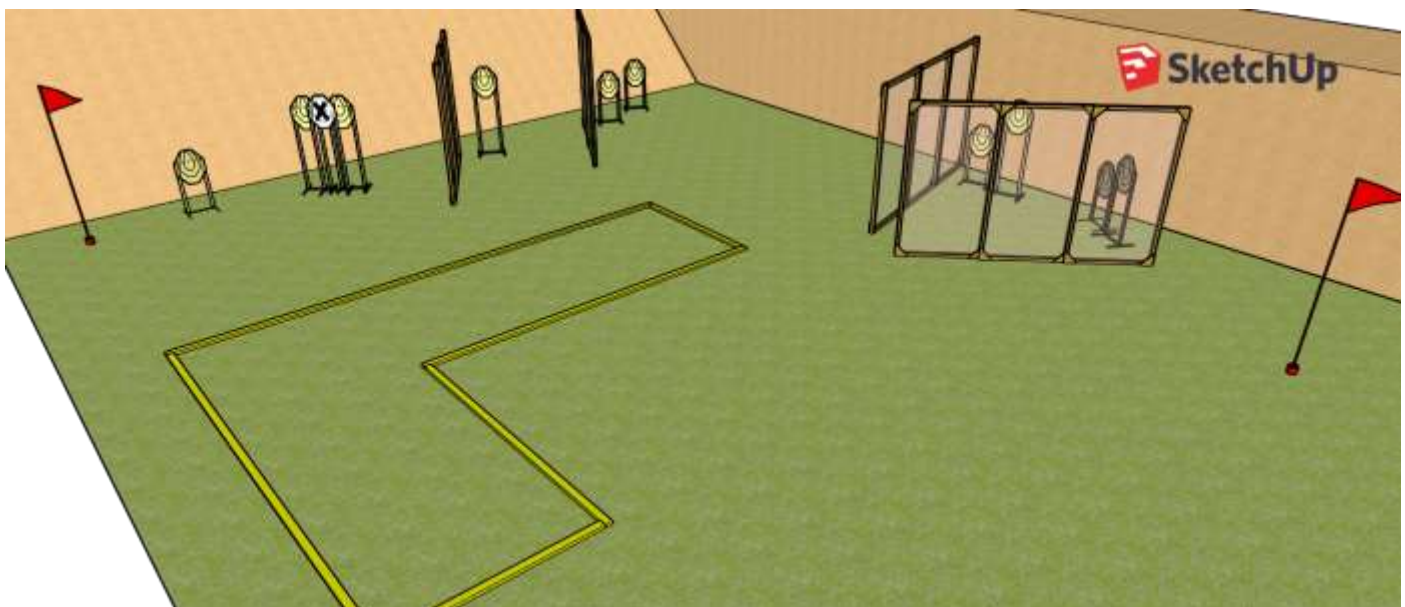

SSG Slow Shotgun 2019 / Haulikko SM – Stage 11

START POSITION: Standing erect with the shotgun in the ready condition held in both hands, stock touching the competitor at hip level, trigger guard downwards, muzzle pointing downrange anywhere within safe angles of fire and with the fingers outside the trigger guard.

GUN READY CONDITION: Option 1.

TARGETS: 10 IPSC Targets, 1 N/S

MIN ROUNDS: 20

AMMO TYPE: Slug

DISTANCES: 10-30 m

TIME STARTS: Audible signal

STAGE PROCEDURE: Upon start signal, engage targets as they become visible, from within the demarcated area.

Best two hits to score.

NOTE: Stage has restricted safe angles of fire.