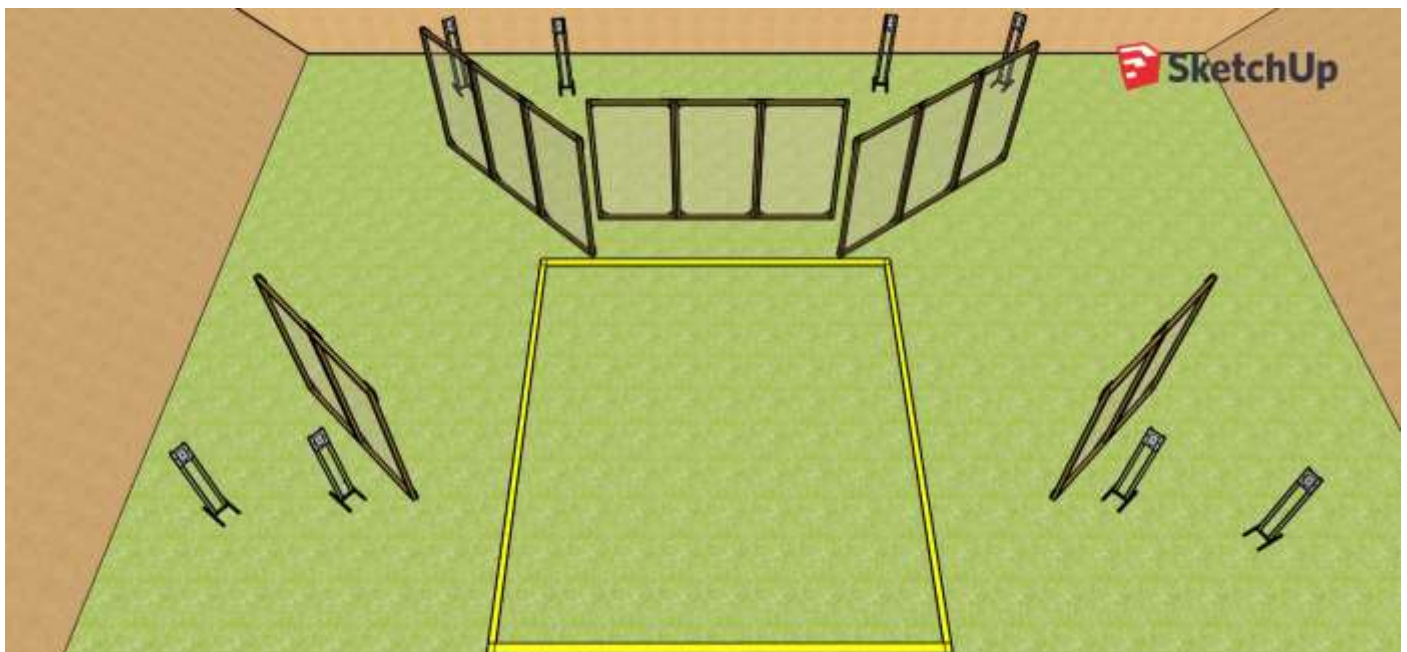

SSG Slow Shotgun 2019 / Haulikko SM – Stage 6

START POSITION: Standing erect with the shotgun in the ready condition held in both hands, stock touching the competitor at hip level, trigger guard downwards, muzzle pointing downrange anywhere within safe angles of fire and with the fingers outside the trigger guard.

GUN READY CONDITION: Option 1

STAGE PROCEDURE: Upon start signal, engage targets as they become visible, from within the demarcated area.

TARGETS: 8 A4 Targets
MIN ROUNDS: 8
AMMO TYPE: Slug
DISTANCES: 5-20 m
TIME STARTS: Audible signal