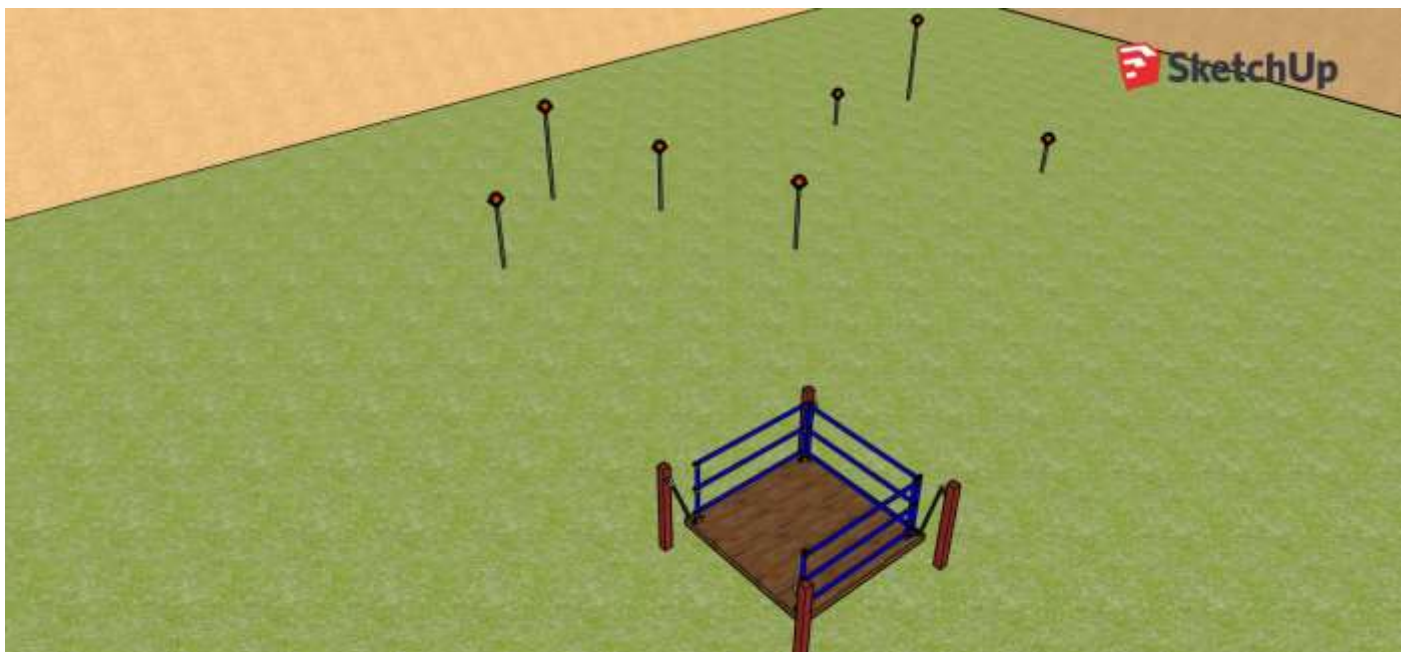

SSG Slow Shotgun 2019 / Haulikko SM – Stage 4

START POSITION: Standing erect on platform with the shotgun in the ready condition held in both hands, stock touching the competitor at hip level, trigger guard downwards, muzzle pointing downrange anywhere within safe angles of fire and with the fingers outside the trigger guard.

GUN READY CONDITION: Option 1

STAGE PROCEDURE: Upon start signal, engage targets as they become visible, while staying on the platform.

TARGETS:

8 Clays

MIN ROUNDS:

8

AMMO TYPE:

Birdshot

DISTANCES:

5-15 m

TIME STARTS:

Audible signal