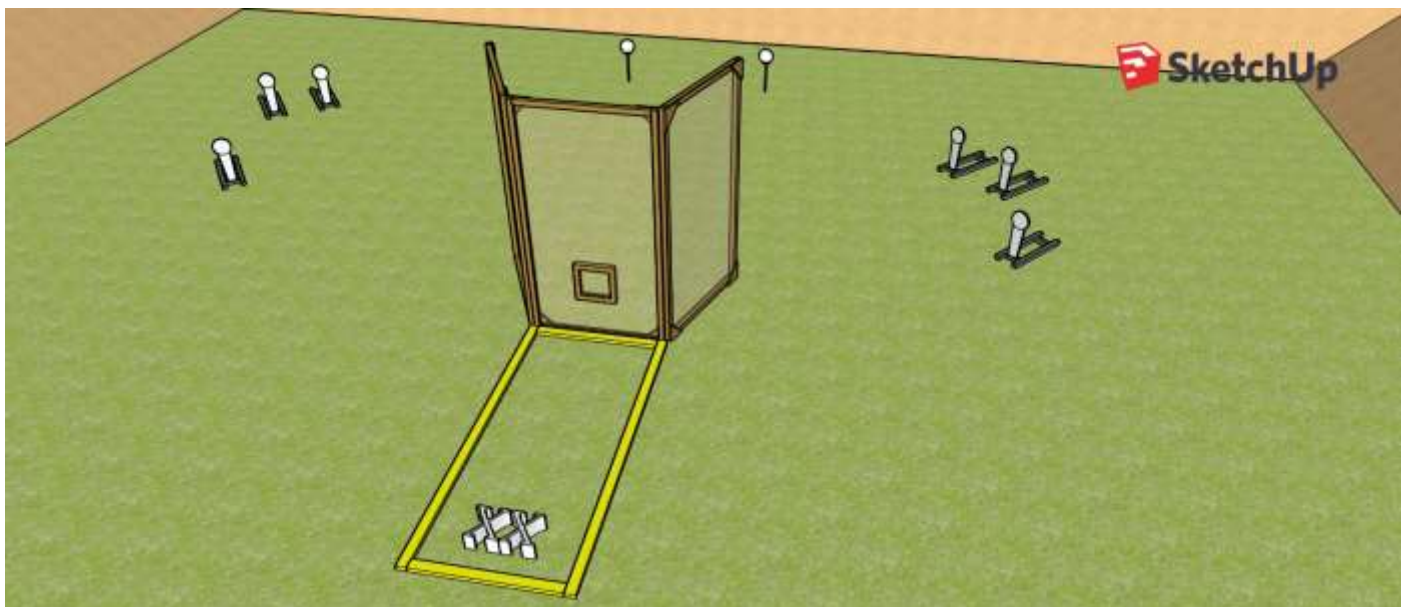

SSG Slow Shotgun 2019 / Haulikko SM – Stage 2

START POSITION: Standing erect at marked spot “XX” with the shotgun in the ready condition held in both hands, stock touching the competitor at hip level, trigger guard downwards, muzzle pointing downrange anywhere within safe angles of fire and with the fingers outside the trigger guard.

GUN READY CONDITION: Option 1

STAGE PROCEDURE: Upon start signal, engage targets as they become visible, from within the demarcated area.

TARGETS:

6 IPSC Poppers, 2 Plates

MIN ROUNDS:

8

AMMO TYPE:

Birdshot

DISTANCES:

5-15 m

TIME STARTS:

Audible signal