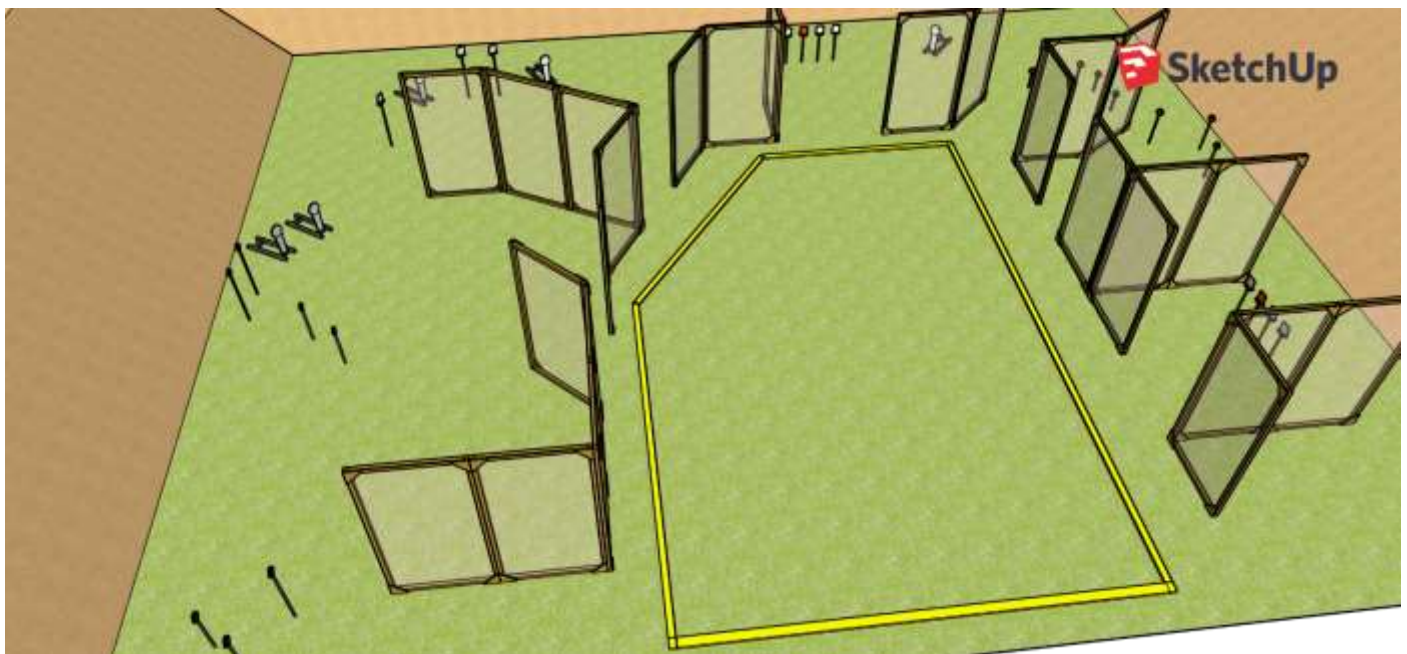

## SSG Slow Shotgun 2019 / Haulikko SM – Stage 2

**START POSITION:** Standing erect at marked spot “XX” with the shotgun in the ready condition held in both hands, stock touching the competitor at hip level, trigger guard downwards, muzzle pointing downrange anywhere within safe angles of fire and with the fingers outside the trigger guard.