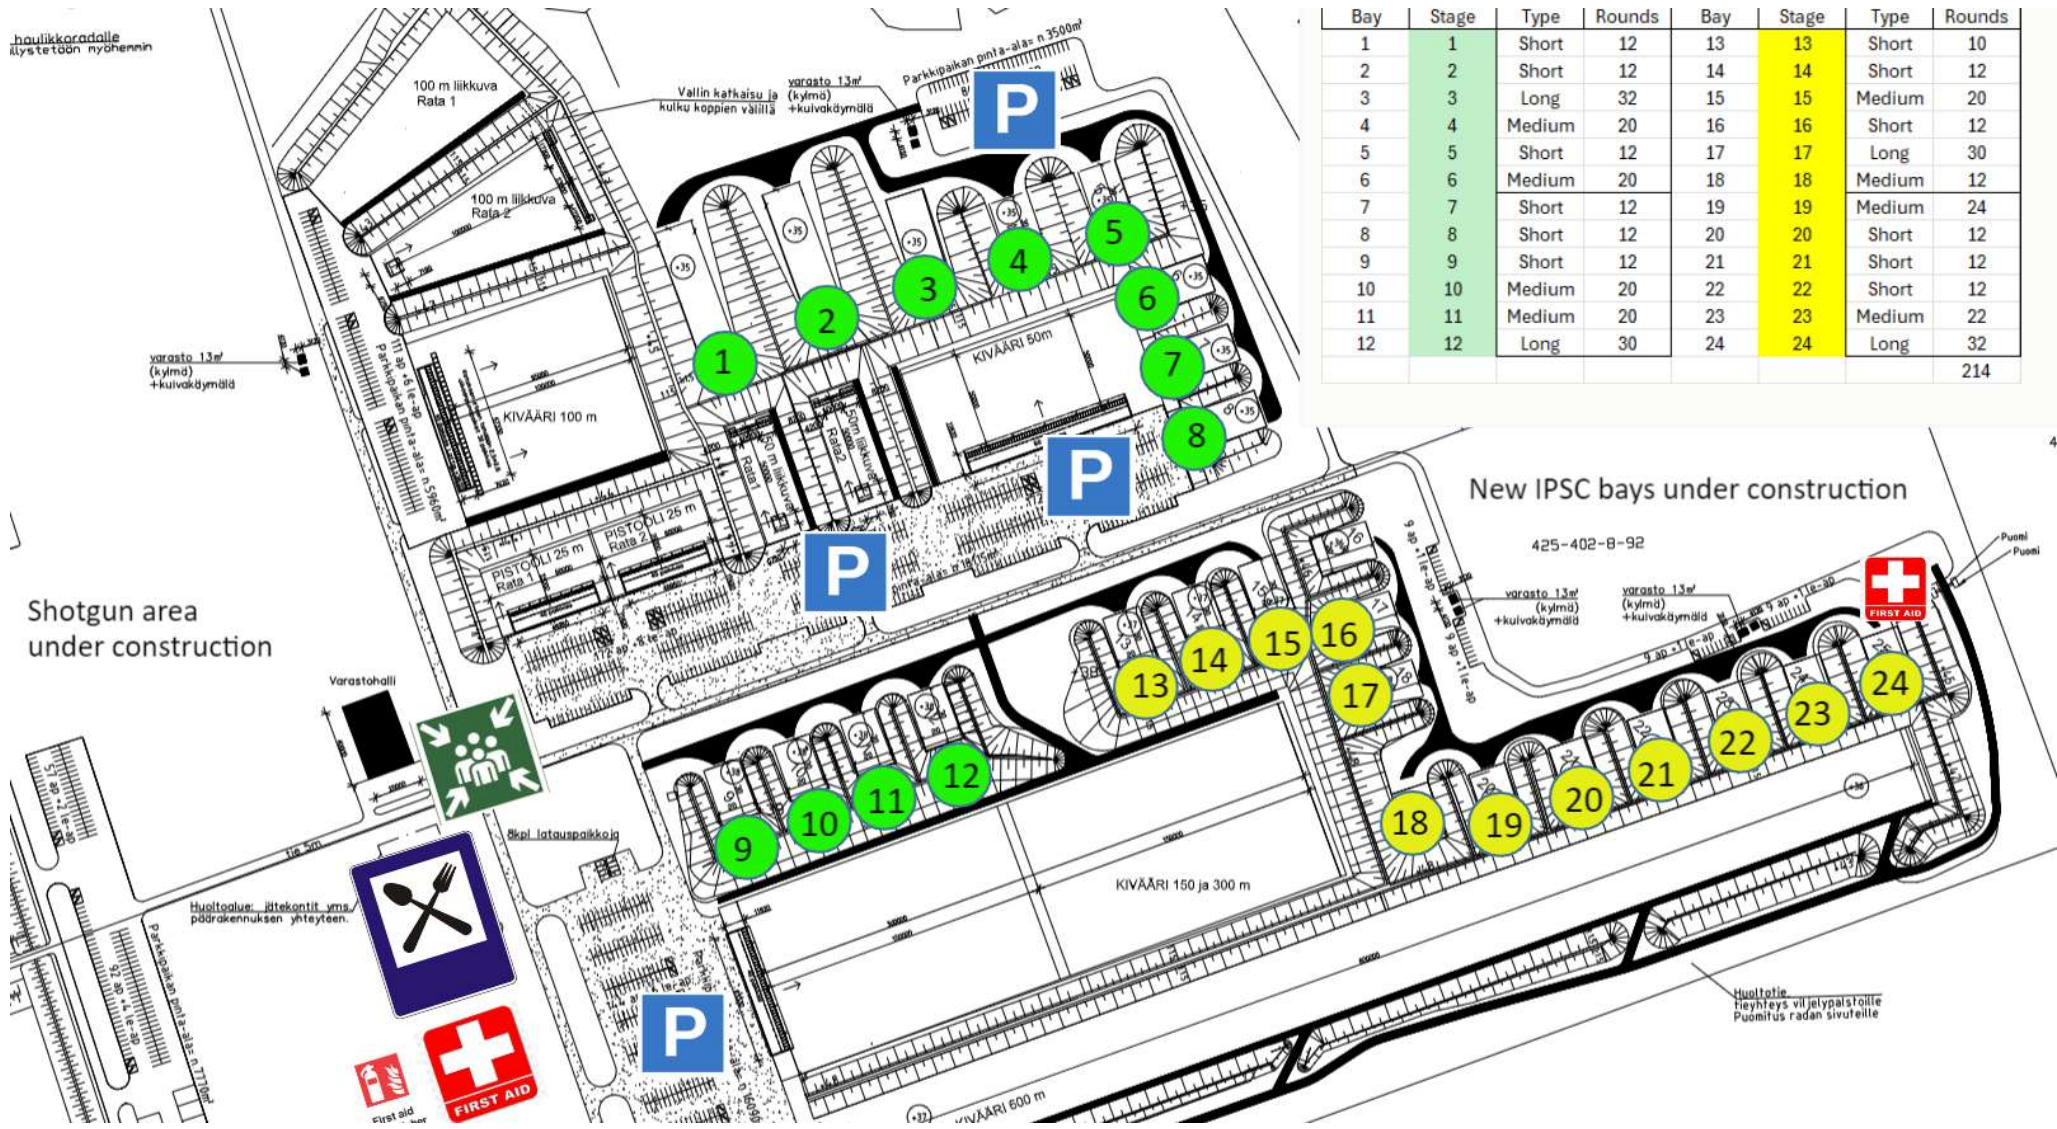

haukkoradalle  
lystetään myöhemmin

Bay	Stage	Type	Rounds	Bay	Stage	Type	Rounds
1	1	Short	12	13	13	Short	10
2	2	Short	12	14	14	Short	12
3	3	Long	32	15	15	Medium	20
4	4	Medium	20	16	16	Short	12
5	5	Short	12	17	17	Long	30
6	6	Medium	20	18	18	Medium	12
7	7	Short	12	19	19	Medium	24
8	8	Short	12	20	20	Short	12
9	9	Short	12	21	21	Short	12
10	10	Medium	20	22	22	Short	12
11	11	Medium	20	23	23	Medium	22
12	12	Long	30	24	24	Long	32
							214